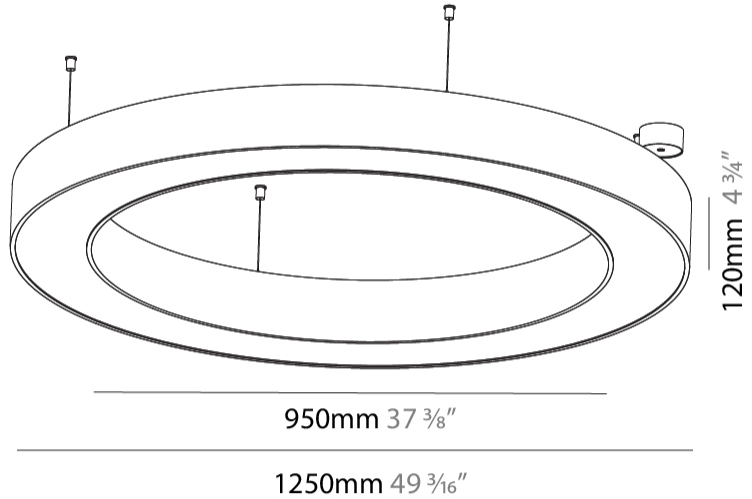

GENERAL

Series: Glorious
Subseries: Glorious
Brand: Prolicht
Division: Architectural
Mounting Type: Suspension
Mounting Location: Ceiling
Subcategory: Ambient

PHYSICAL

Shape: Round
Diameter (mm): 1250
Diameter (in): 49 ³/₁₆
Height (mm): 120
Height (in): 4 ³/₄
Max. Overall Height (mm): 2120
Max. Overall Height (in): 83 ⁷/₁₆
Light Distribution: Direct
Weight (kg): 12.847
Weight (lbs): 28.26
Diffuser: [PMMA - Opal or Micro-Prism](#)
Fixture Finish: [SSR / BKV / CWI / CRY / HAB / LAG / UFT / ITA / RUA / RUR / MIC / FTG / MYG / TWT / LOD / PUS / FRO / FUP / KIA / POP / BLS / SPG / MEY / GOH / GUM / CHC / COM / ABZ / JAG / OBR / MOS / ROR](#)
Fixture Material: Aluminum

ELECTRICAL

Lamp Type: LED (Zhaga Standard)
Input Wattage (W): 60
Total Output Wattage (W): 48 / 38.4 (3500K)
Dimming: [Non-Dimming / Phase Dimming (120Vac only) / 0-10V Dimming](#)
Driver Included: Yes
Driver Location: Integrated
Driver Type: Constant Current
Driver Class: Class 2
Input Voltage (V): 120 - 277
Constant Current (MA): 350 / 1200 (3500K)

LED

Color Temperature (°K): [3000 / 3500 / 4000](#)
Max. Delivered Lumen (lm): 5540 / 5733 / 5850
CRI: >80 CRI
Efficiency (%): 0.65
Lamp Life (hrs): 50000

OPTICAL

RATINGS AND CERTIFICATIONS

Certified By: Certified for North American Standards
IP rating: IP20