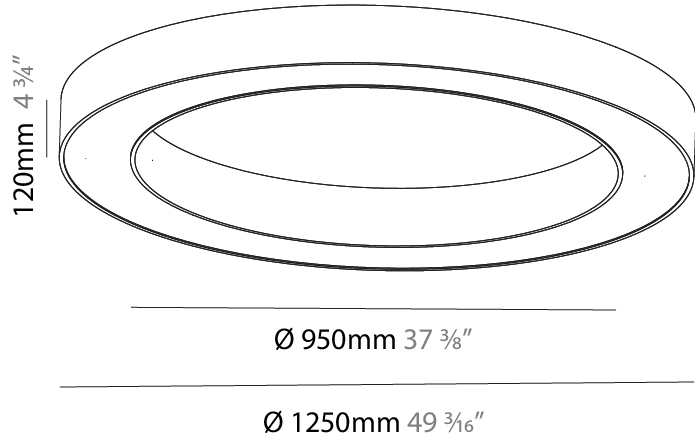

1. To build a product code in our configurator select the specify button on the base model # product page
2. To build a manual product code on this datasheet choose from the options listed below in blue font and add the suffix to the base model #

GENERAL

Series: Glorious
Subseries: Glorious
Brand: Prolicht
Division: Architectural
Mounting Type: Surface
Mounting Location: Ceiling
Subcategory: Ambient

PHYSICAL

Shape: Round
Diameter (mm): 1250
Diameter (in): 49 ³/₁₆
Height (mm): 120
Height (in): 4 ³/₄
Light Distribution: Direct
Weight (kg): 12.465
Weight (lbs): 27.42
Diffuser: PMMA - Opal or Micro-Prism
Fixture Finish: SSR / BKV / CWI / CRY / HAB / LAG / UFT / ITA / RUA / RUR / MIC / FTG / MYG / TWT / LOD / PUS / FRO / FUP / KIA / POP / BLS / SPG / MEY / GOH / GUM / CHC / COM / ABZ / JAG / OBR / MOS / ROR
Fixture Material: Aluminum

ELECTRICAL

Lamp Type: LED (Zhaga Standard)
Input Wattage (W): 60
Total Output Wattage (W): 48 / 38.4 (3500K)
Dimming: Non-Dimming / Phase Dimming (120Vac only) / 0-10V Dimming
Driver Included: Yes
Driver Location: Integrated
Driver Type: Constant Current - 120 / 277Vac
Driver Class: Class 2
Input Voltage (V): 120 - 277
Constant Current (mA): 350 / 1200 (3500K)

LED

Color Temperature (°K): 3000 / 3500 / 4000
Max. Delivered Lumen (lm): 5540 / 5733 / 5850
CRI: >80 CRI
Efficiency (%): 65
Lamp Life (hrs): 50000

OPTICAL

RATINGS AND CERTIFICATIONS

Certified By: Certified for North American Standards
IP rating: IP20