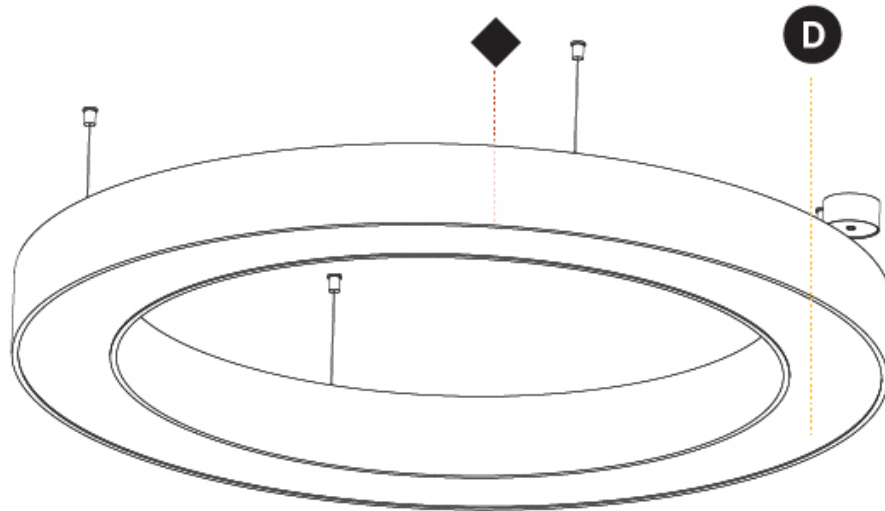

A30231-

PROJECT	_____
TYPE	_____
SPECIFIER	_____
QUANTITY	_____
DATE	_____